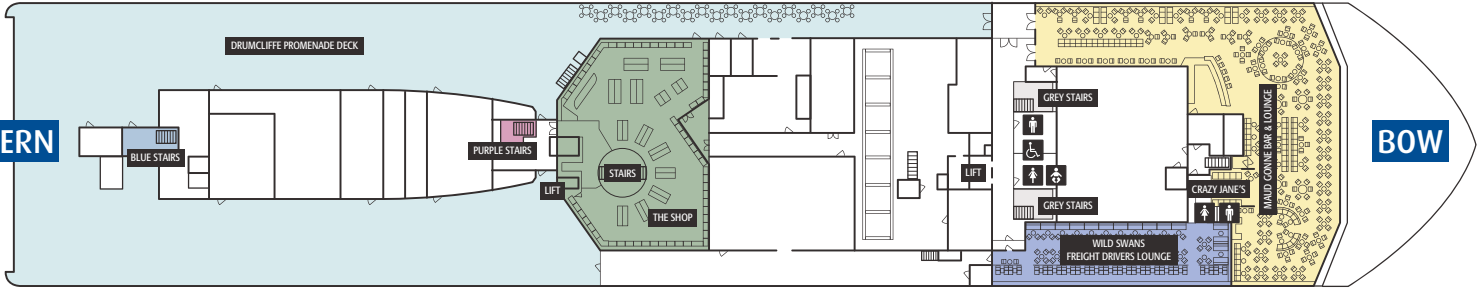

LIFT

GREY STAIRS

GREY STAIRS

CRAZY JANE'S

MAILD GONNE BAR & LOUNGE

WILD SWANS  
FREIGHT DRIVERS LOUNGE

**DECK 11**

Deck 10

**Lady Gregory**

Vibrant menus offering the very best in Irish and French cuisine.

Deck 10

THE **ABBAY &**  
THE **PEACOCK**

**The Abbey & The Peacock**

See the latest movies, for both adults and kids in a choice of movie theatres.

Deck 10

**SALLEY GARDENS**  
KIDS ROOM

**Kids Room**

A special fun area designated for little ones and their guardians.

Deck 10

The **Hazel Wood**  
QUIET LOUNGE

Relax with a book or magazine in our quiet reading area.

Deck 11

The **Wild Swans**  
FREIGHT DRIVERS LOUNGE

Restaurant & Lounge reserved exclusively for Freight Drivers.

Deck 10 & 11